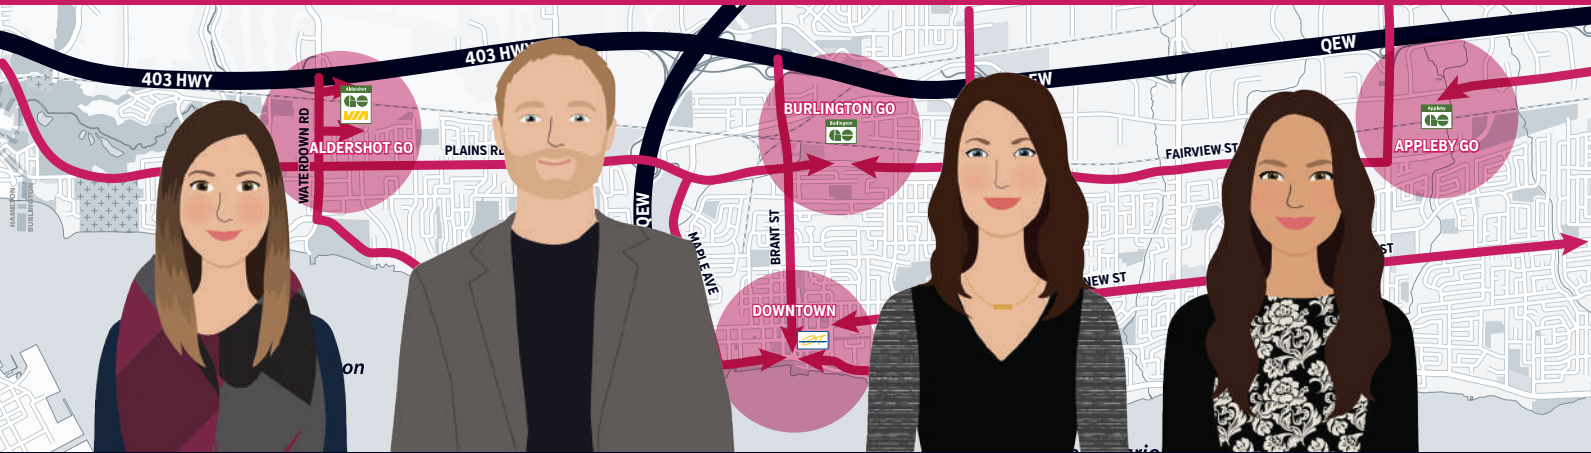

You are invited

Rosa

Phil

Jenna

Sam

Meet the Mobility Hubs Team at the Burlington Mobility Hubs Study Launch Party

The city is beginning work on plans for Burlington's Mobility Hubs. Mobility Hubs are the areas located around the city's three GO stations and the downtown, and have been identified as opportunities for new growth and development in Burlington over the next 20 years.

Drop in to our launch party at the Mobility Hubs office and meet the team. We look forward to working with residents and business owners to guide how these areas will grow and change in the future!

- Learn more about the Mobility Hubs study
- Sign up to receive more information
- Enjoy light refreshments and cupcakes courtesy of Kelly's Bake Shoppe
- Fun activities and prizes
- Children are welcome

Date: Wednesday, April 12
Time: 6:30 to 8:30 p.m.
Location: 1455 Lakeshore Rd., Unit #7
(across the street from the ESSO gas station)

burlington.ca/mobilityhubs
burlington.ca/growbold

GROW BOLD
2015-2040