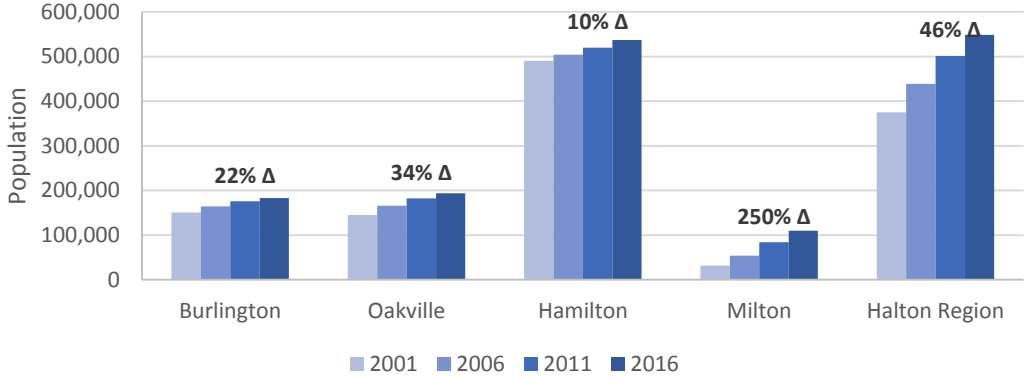

Population Growth, Burlington and Comparator Jurisdictions

Source: Statistics Canada, National Household Survey, 2016 Census, 2011 Census and 2006 Community Profiles Census