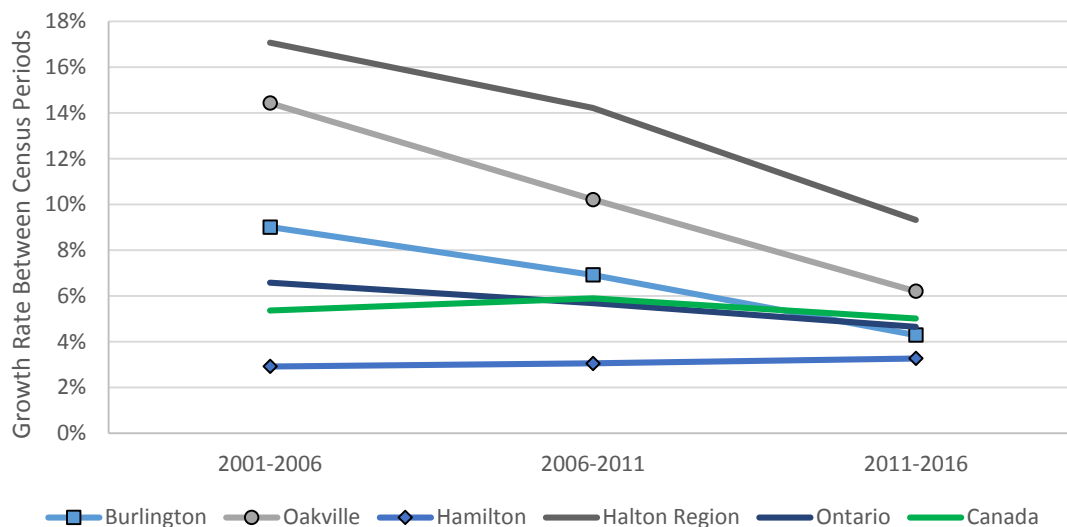

Jurisdiction	Population				2001-2006		2006-2011		2011-2016		2001-2016	
	2001	2006	2011	2016	Absolute Δ	% Δ	Absolute Δ	% Δ	Absolute Δ	% Δ	Absolute Δ	% Δ
Burlington	150,836	164,415	175,779	183,314	13,579	9.0%	11,364	6.9%	7,535	4.3%	32,478	21.5%
Oakville	144,738	165,613	182,520	193,832	20,875	14.4%	16,907	10.2%	11,312	6.2%	49,094	33.9%
Hamilton	490,268	504,559	519,949	536,917	14,291	2.9%	15,390	3.1%	16,968	3.3%	46,649	9.5%
Milton	31,471	53,939	84,362	110,128	22,468	71.4%	30,423	56.4%	25,766	30.5%	78,657	249.9%
Halton Region	375,229	439,256	501,674	548,435	64,027	17.1%	62,418	14.2%	46,761	9.3%	173,206	46.2%
Ontario	11,410,046	12,160,282	12,851,821	13,448,494	750,236	6.6%	691,539	5.7%	596,673	4.6%	2,038,448	17.9%
Canada	30,007,094	31,612,897	33,476,688	35,151,728	1,605,803	5.4%	1,863,791	5.9%	1,675,040	5.0%	5,144,634	17.1%

Source: Statistics Canada, National Household Survey, 2016 Census, 2011 Census and 2006 Community Profiles Census

Population Growth Rates Between Census Periods, Burlington and Comparator Jurisdictions

Source: Statistics Canada, National Household Survey, 2016 Census, 2011 Census and 2006 Community Profiles Census